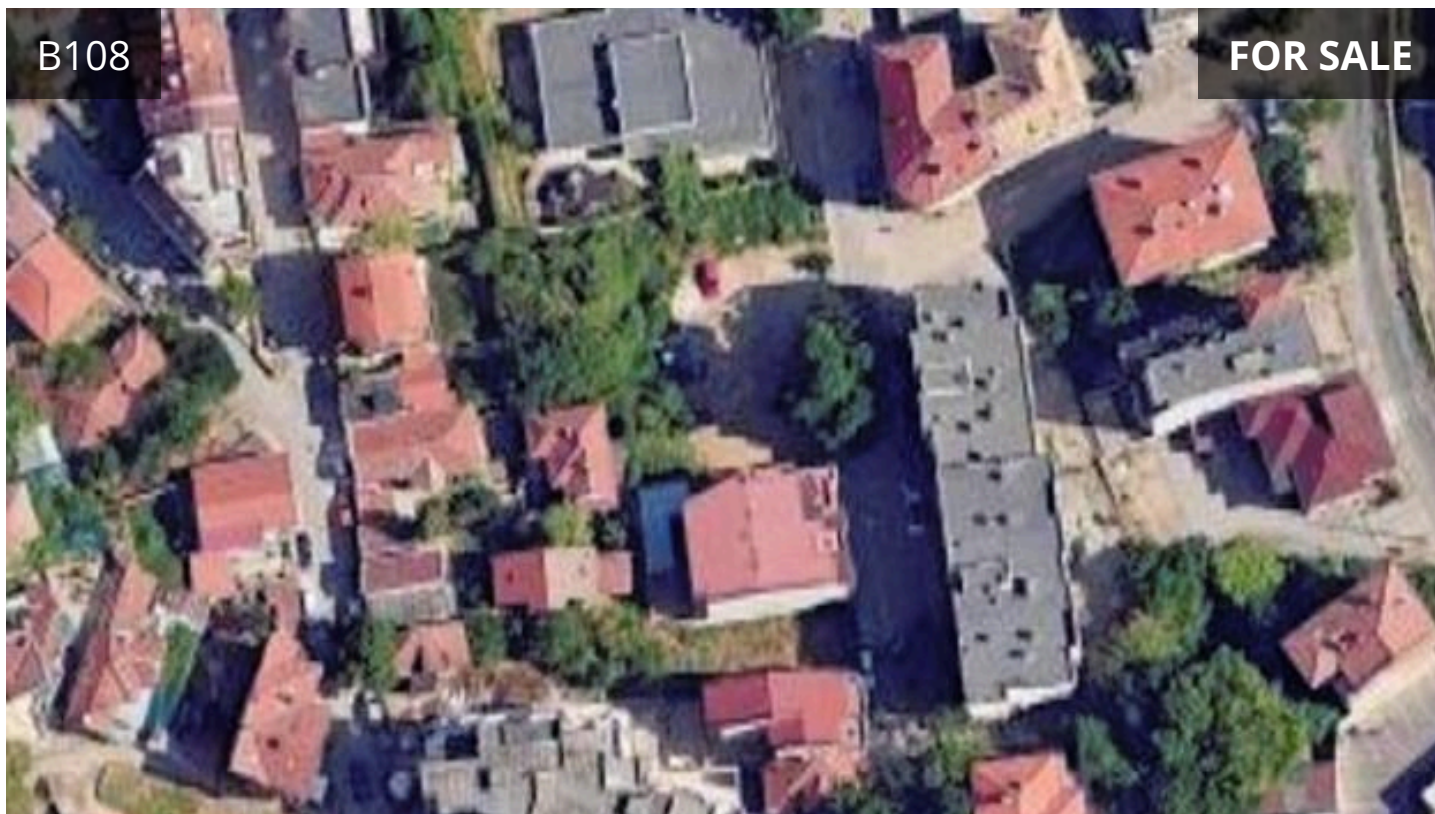

B108

FOR SALE

Pleven | Плевен, Pleven | Плевен

941 m<sup>2</sup> Area

## Description

Two plots in the ideal center of Pleven with a total area of 941 sq.m. The purpose of the properties is for residential construction.

For more information: 0895 558 061

Price on request

<b>TYPE</b>	<b>Building Plot</b>
<b>PLOT</b>	<b>941 m<sup>2</sup></b>