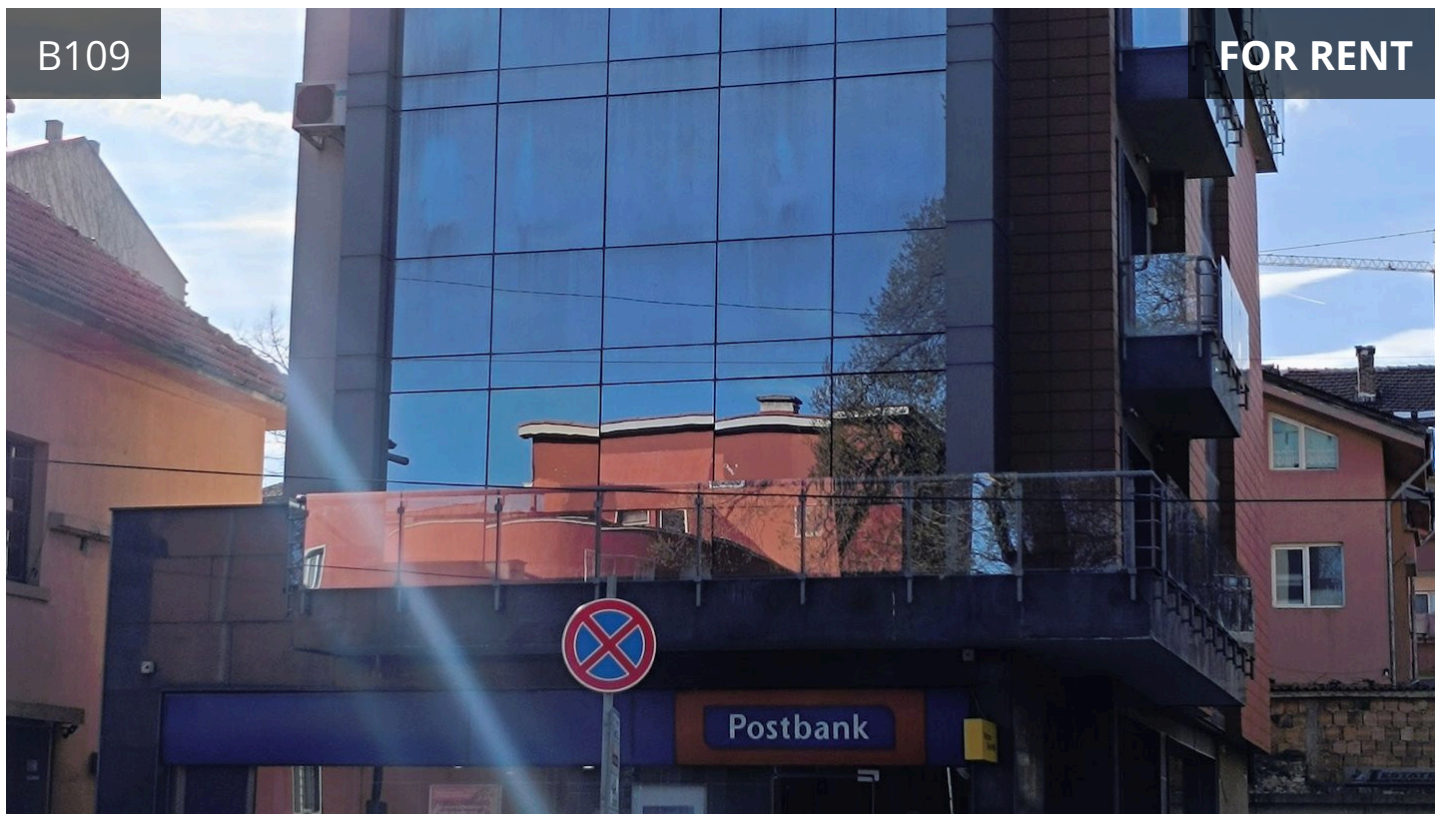

B109

FOR RENT

Pleven | Плевен, Pleven | Плевен

398 m² Covered

Description

€3,000 /month

Bank branch from Public Service Building consisting of:

Vault-underground floor – 125.21 sq.m.

Ground floor – 125.21 sq.m.

1st floor – 147.87 sq.m.

The premises have fully constructed floor communications, suspended ceiling with ventilation and air conditioning. fire alarm and fire extinguishing system. The property has backup power from a second substation.