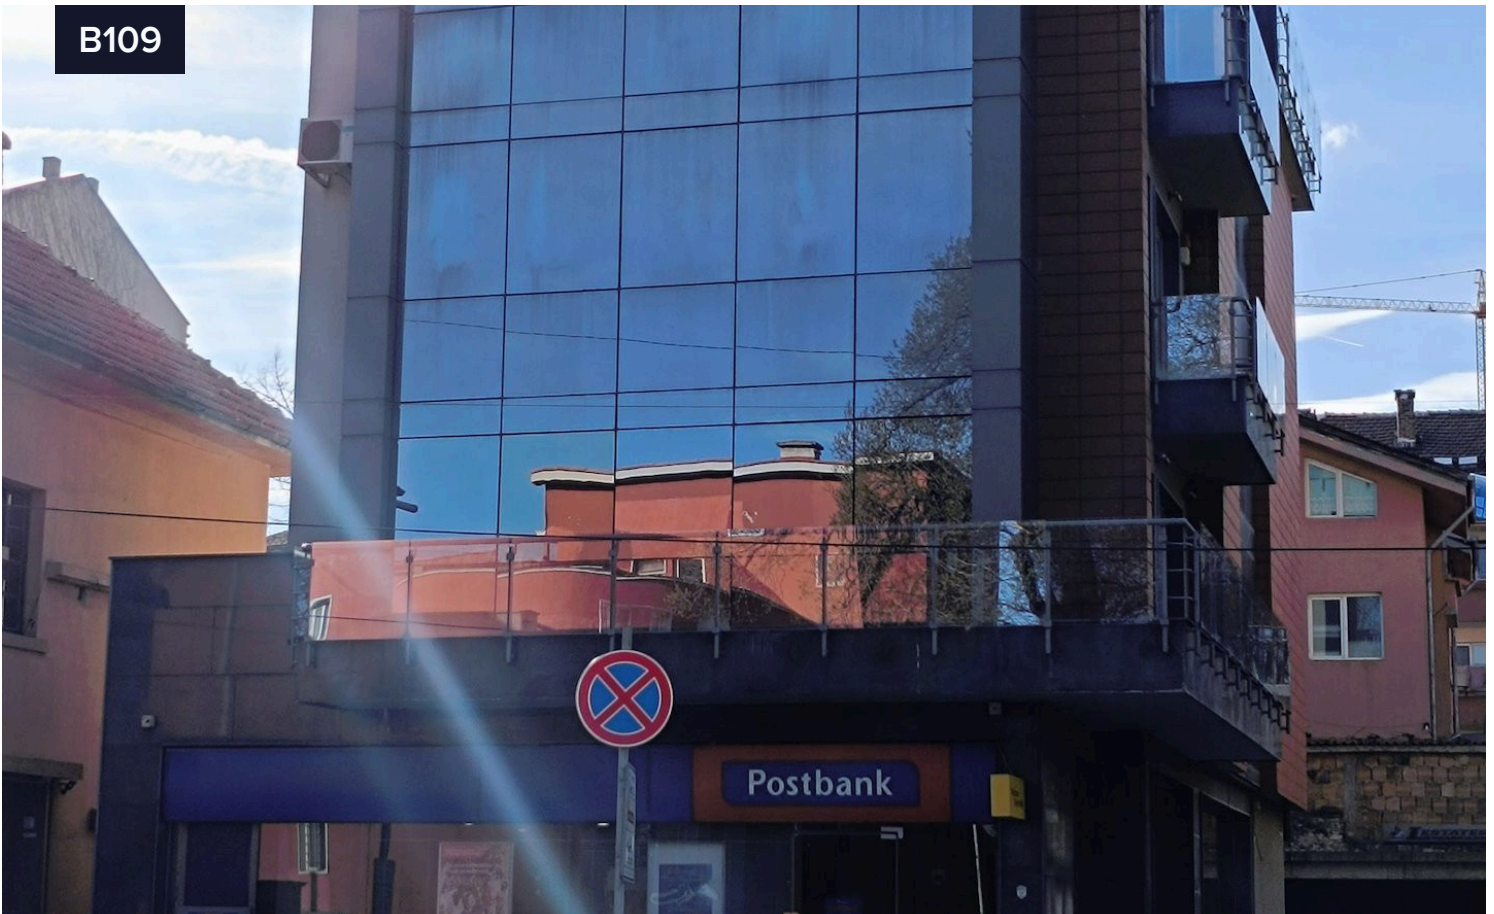

B109

Bank branch in Pleven

€3,000 /month

📍 Pleven | Плевен, Pleven | Плевен

Covered

📏 398 m²

Type

Office

Bank branch from Public Service Building consisting of:

Vault-underground floor – 125.21 sq.m.

Ground floor – 125.21 sq.m.

1st floor – 147.87 sq.m.

The premises have fully constructed floor communications, suspended ceiling with ventilation and air conditioning. fire alarm and fire extinguishing system. The property has backup power from a second substation.