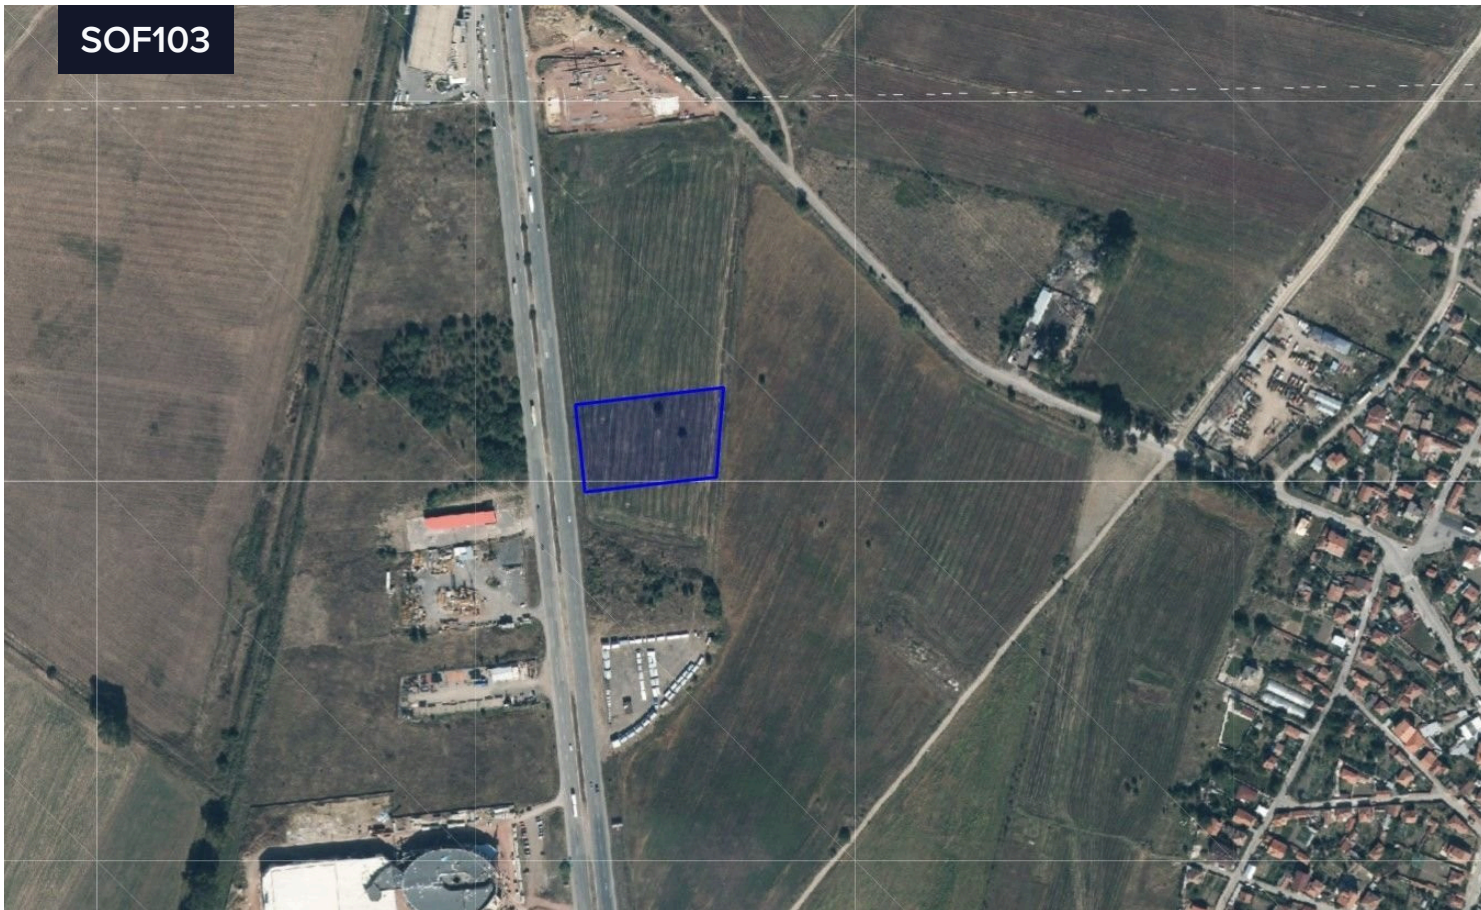

SOF103

Plot of land in Pancharevo, Sofia

€2,480,000

📍 Pancharevo | Панчарево, Sofia | София

Area

📏 7998 m²

Type

Building Plot

Regulated land plot 7,998 m² with 70 m frontage on the city ring road in the area of Krivina village, Pancharevo district. • Zoning parameters: density 60%, intensity 1.2, green areas 30% , height 12 m • Electricity, water and gas infrastructure available in an adjacent property.

• An entrance & exit connection agreed with the Road Infrastructure Agency